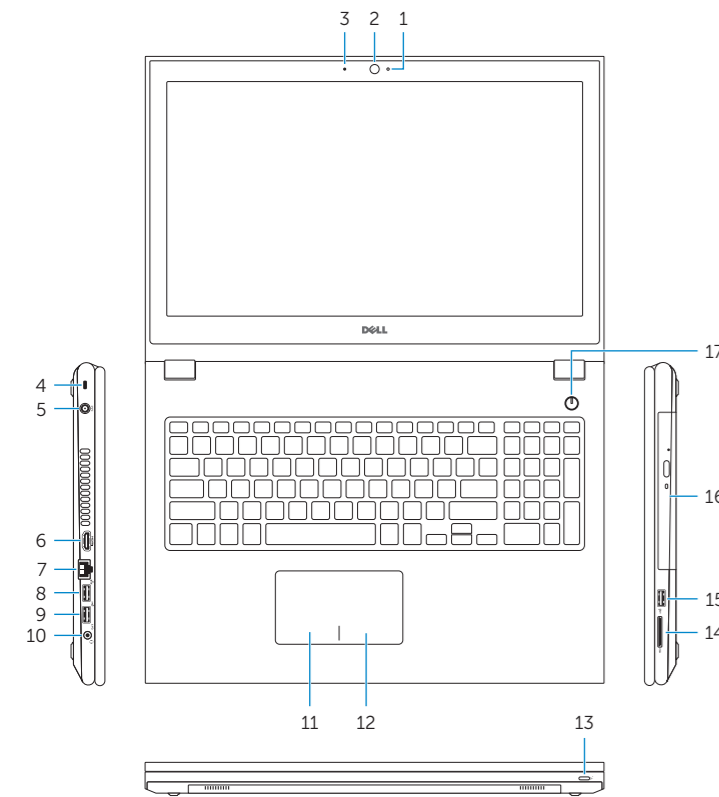

Features

Δυνατότητες | Jellemzők | Funcionalidades | Özellikler

1. Camera-status light
2. Camera
3. Microphone
4. Security-cable slot
5. Power-adapter port
6. HDMI port
7. Network port
8. USB 2.0 port
9. USB 3.0 port
10. Headset port
11. Left-click area
12. Right-click area
13. Power and battery-status light
14. Media-card reader
15. USB 2.0 port
16. Optical drive
17. Power button
18. Regulatory label
19. Service Tag label