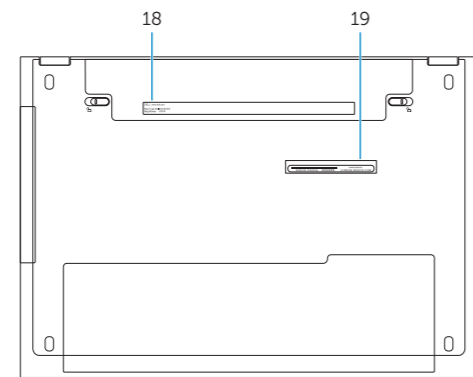

Inspiron 15-3541/15-3542/15-3543

Scan to access
how-to information

Dell.com/QR/Inspiron/15

© 2014 Dell Inc.

© 2014 Microsoft Corporation.

02G4MHA01

Printed in China.

2014-10

Features

Δυνατότητες | Jellemzők | Funcionalidades | Özellikler

1. Camera-status light
2. Camera
3. Microphone
4. Security-cable slot
5. Power-adapter port
6. HDMI port
7. Network port
8. USB 2.0 port
9. USB 3.0 port
10. Headset port
11. Left-click area
12. Right-click area
13. Power and battery-status light
14. Media-card reader
15. USB 2.0 port
16. Optical drive
17. Power button
18. Regulatory label
19. Service Tag label